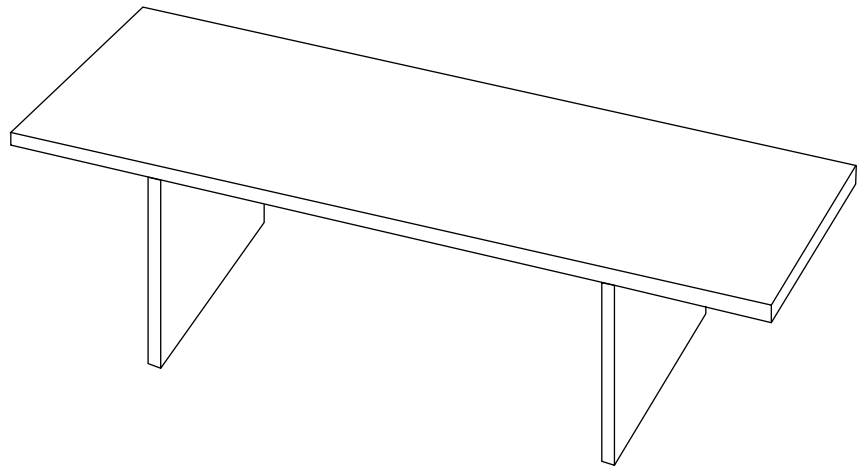

T BENCH

TPOLOGY: BENCH

DIMENSIONS: FR. H460XW400XL1400MM

MATERIALS: BIRCH PLYWOOD, WOOD,
NATURAL OIL FINISH

Send request for other materials, dimensions and
color finish.

T Bench