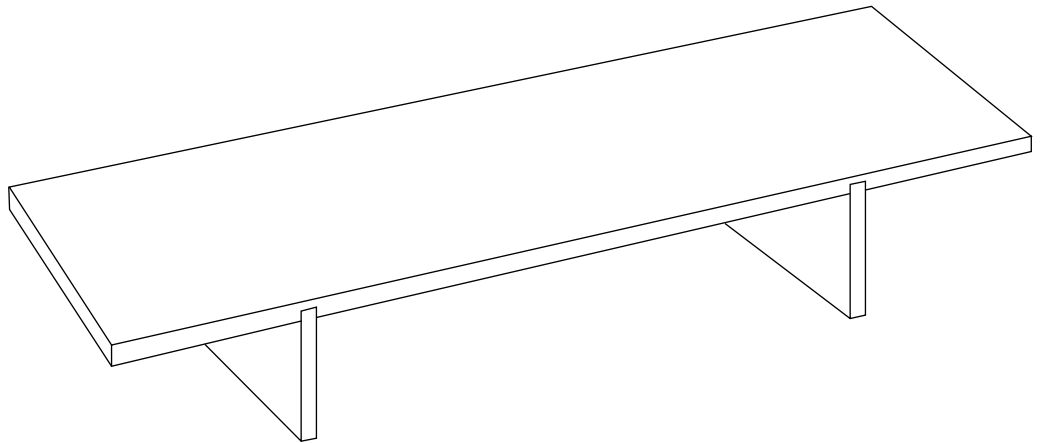

SIDE TABLE

TYPOLOGY: SIDE TABLE

DIMENSIONS: FR. 240-2450MM

MATERIALS: BIRCH PLYWOOD, WOOD,
NATURAL OIL FINISH

Send request for other materials, dimensions and
color finish.

Side Table