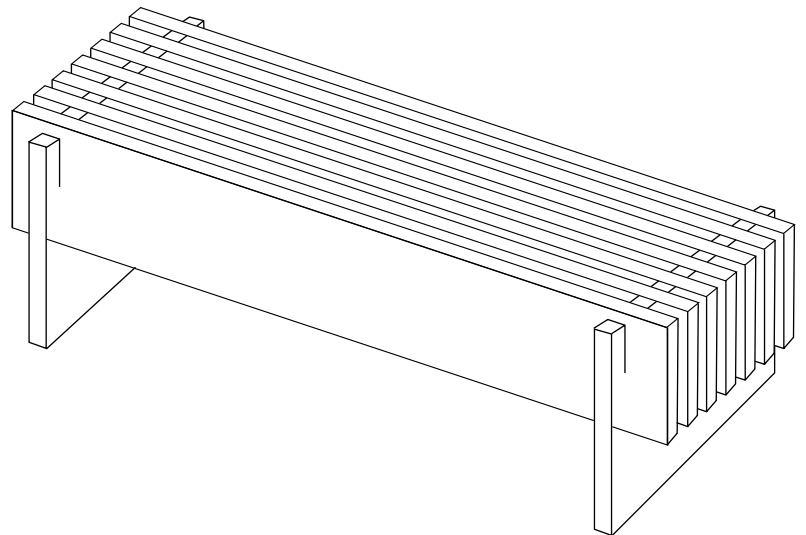

## HASHIOKI TABLE

TPOLOGY: TABLE, BENCH

DIMENSIONS: LARGE 425X425X1100MM

MATERIALS: BIRCH PLYWOOD, WOOD,  
NATURAL OIL FINISH

Send request for other materials, dimensions and  
color finish.