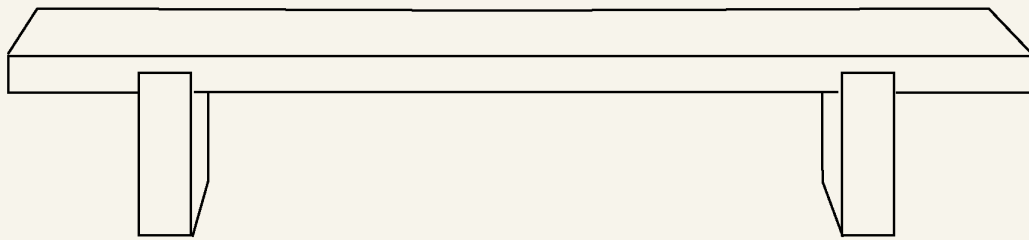

Side Table

LENGTH fr. 340mm
WIDTH
HEIGHT

FINISH & CUSTOM

Natural Oil Finish
Bright stain finish
Dark stain finish
Color stain finish

Custom dimensions & color finish
Send request