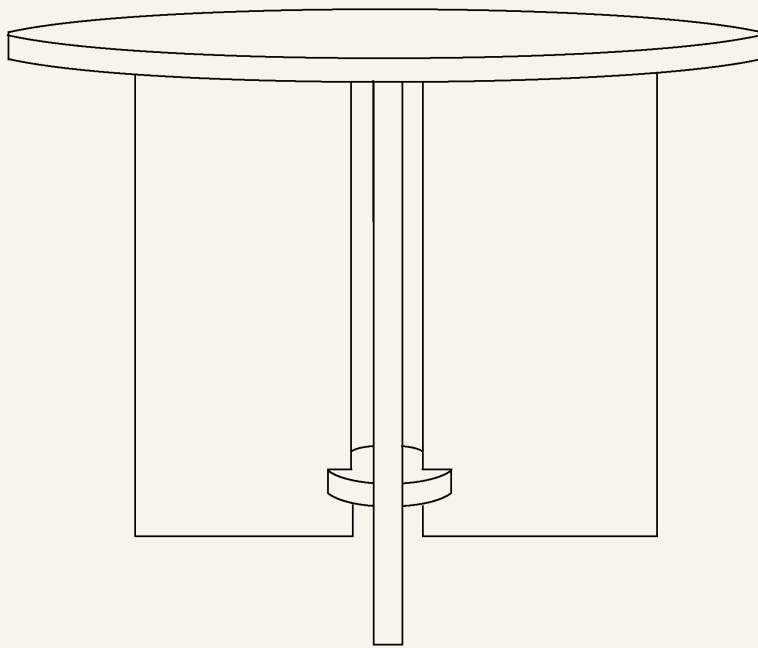

Aster Table

<u>LENGTH</u>	fr. \varnothing 900mm
<u>WIDTH</u>	fr. \varnothing 900mm
<u>HEIGHT</u>	740mm

FINISH & CUSTOM

Natural Oil Finish
Bright stain finish
Dark stain finish
Color stain finish

Custom dimensions & color finish
Send request